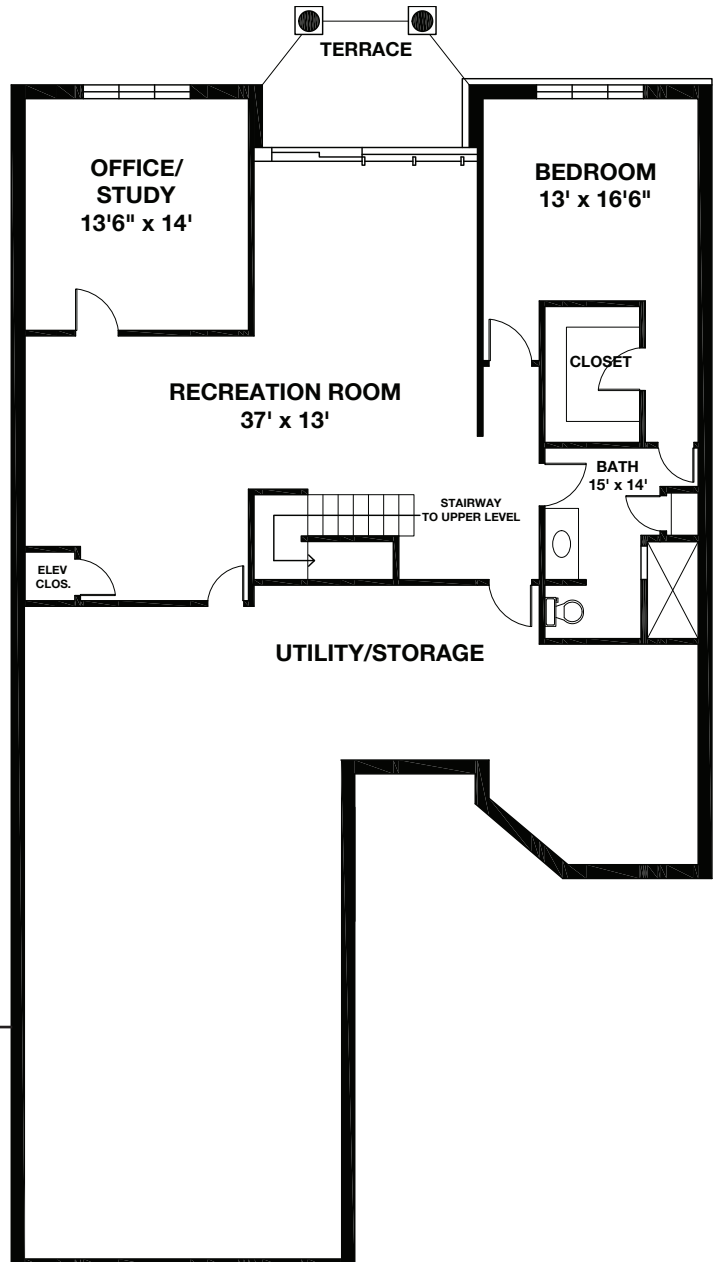

STYLE V3
Two Level
Center Villa
First Level: 1,975 Sq. Ft.

STYLE V3
Two Level, Center Villa
Lower Level: 1,975 Sq. Ft.