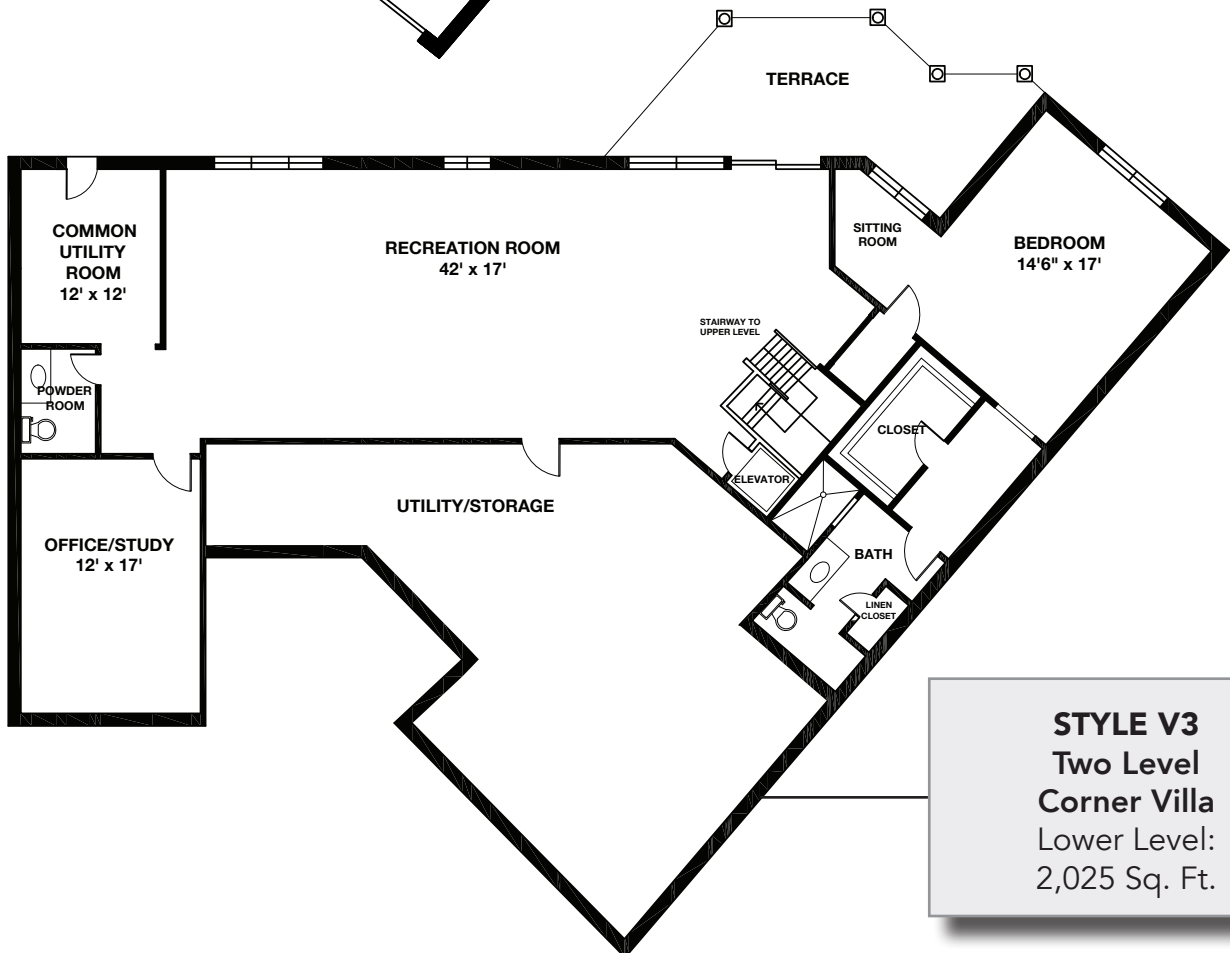

STYLE V3
Two Level
Corner Villa
 First Level: 2,222 Sq. Ft.

STYLE V3
Two Level
Corner Villa
 Lower Level:
 2,025 Sq. Ft.