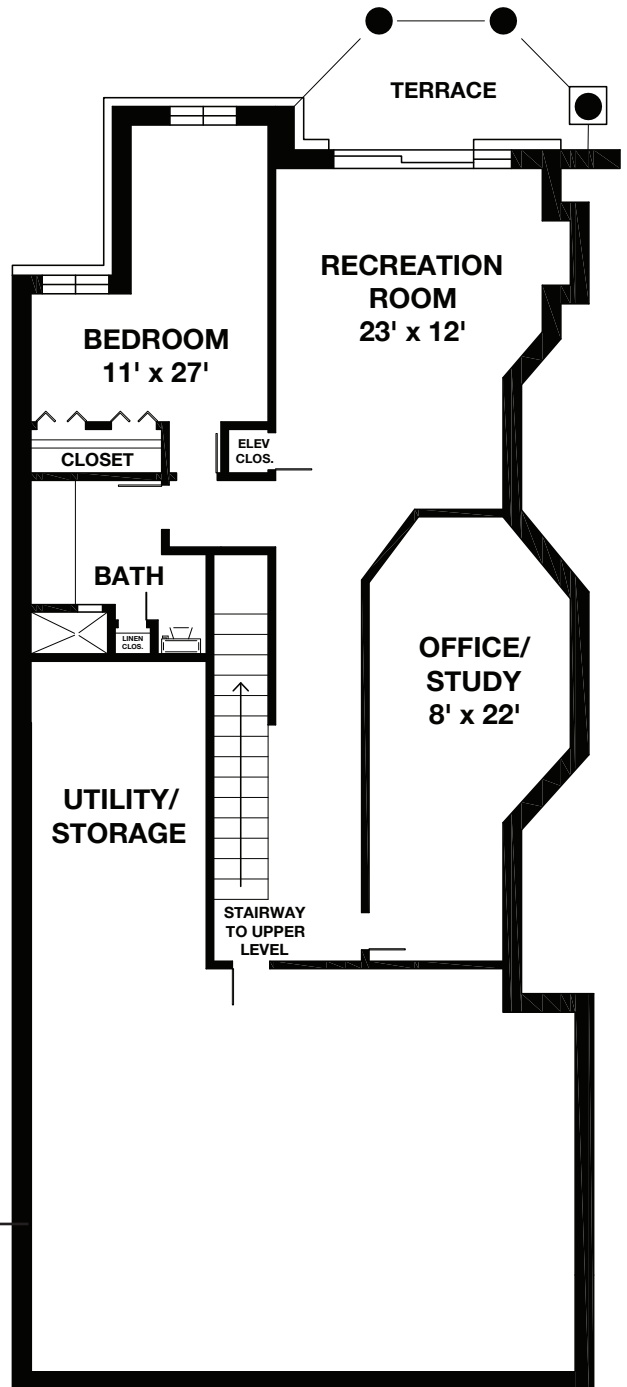

STYLE V3
Two Level
Courtyard Villa
First Level: 1,759 Sq. Ft.

STYLE V3
Two Level
Courtyard Villa
Lower Level: 1,662 Sq. Ft.