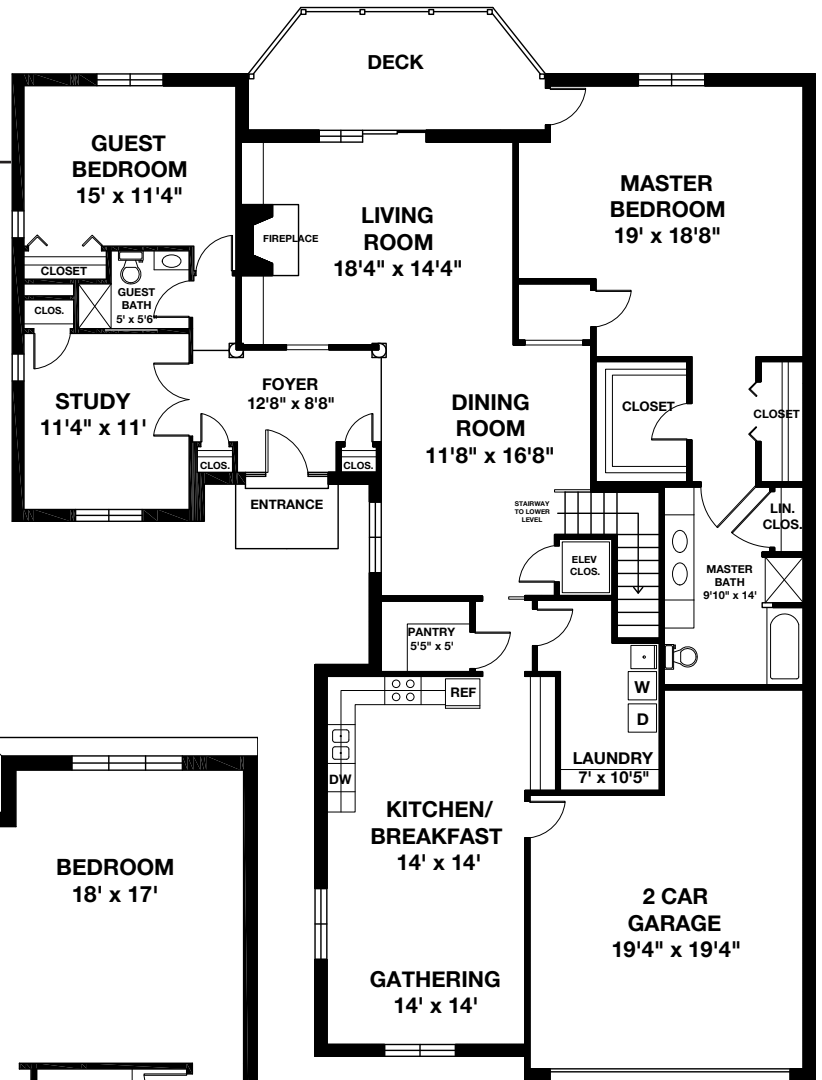

STYLE V3
Two Level
End Villa
 First Level: 2,345 Sq. Ft.

STYLE V3
Two Level
End Villa
 Lower Level: 2,046 Sq. Ft.