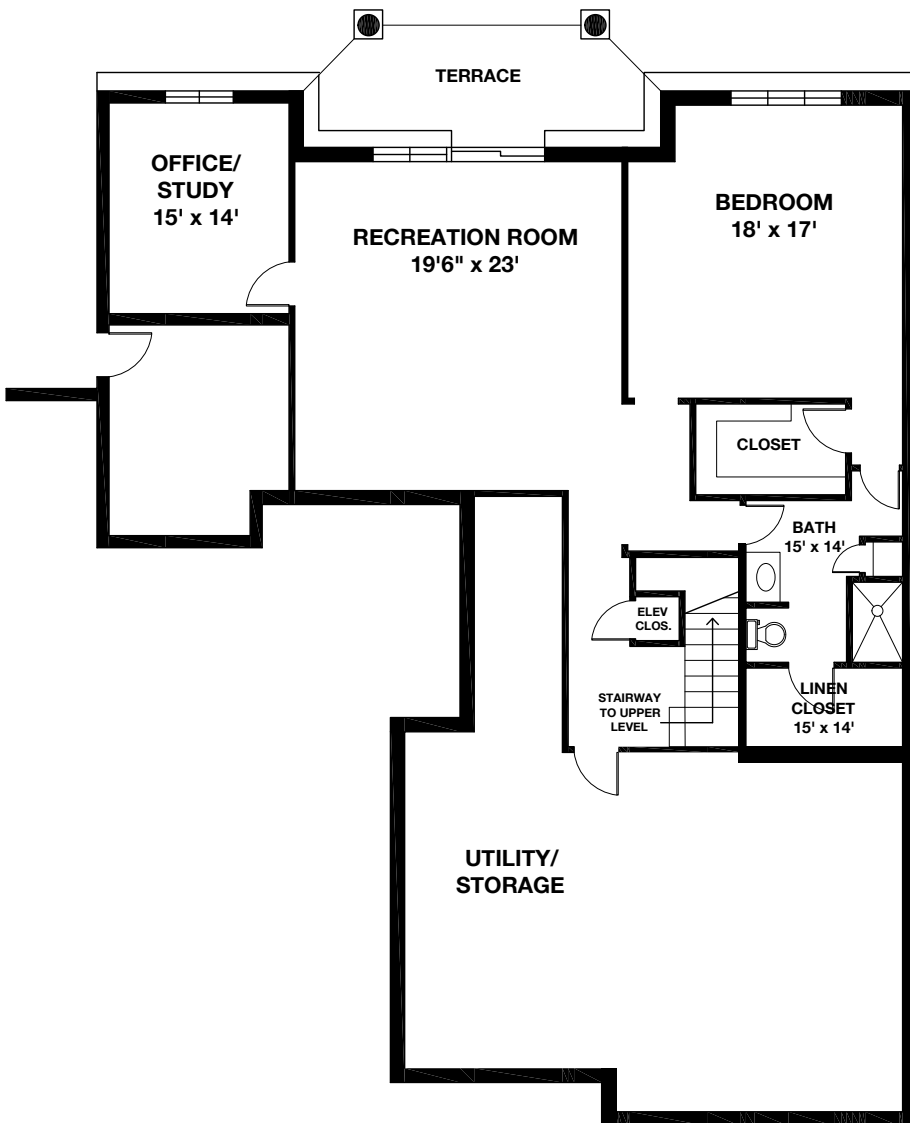

STYLE V3
Two Level
End Villa
 First Level: 2,345 Sq. Ft.

STYLE V3
Two Level
End Villa
 Lower Level: 2,046 Sq. Ft.