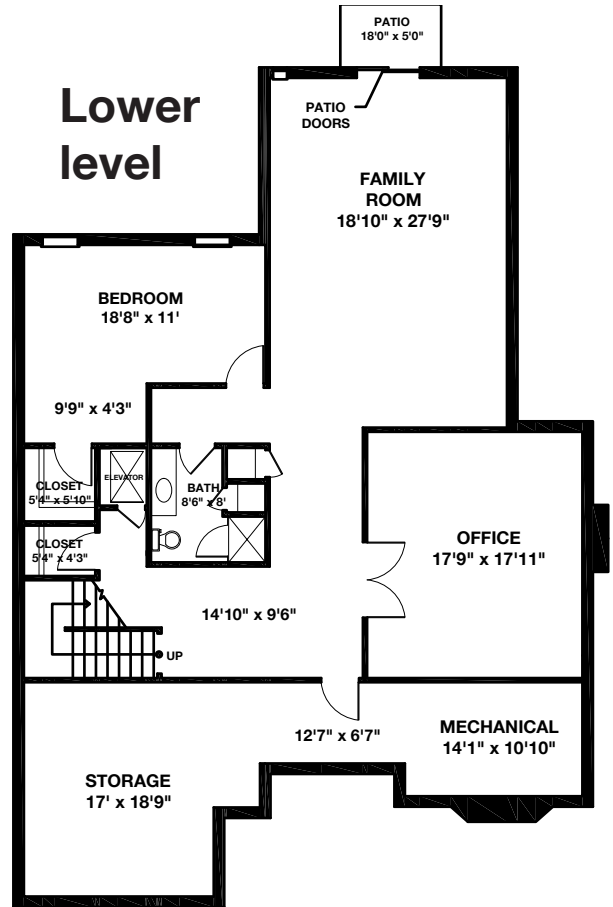

Two Level Villa with Loft

STYLE V5
 Two Level Villa with Loft
 First Level: 2,346 Sq. Ft.
 Lower Level: 2,237 Sq. Ft.
 Loft: 565 Sq. Ft.