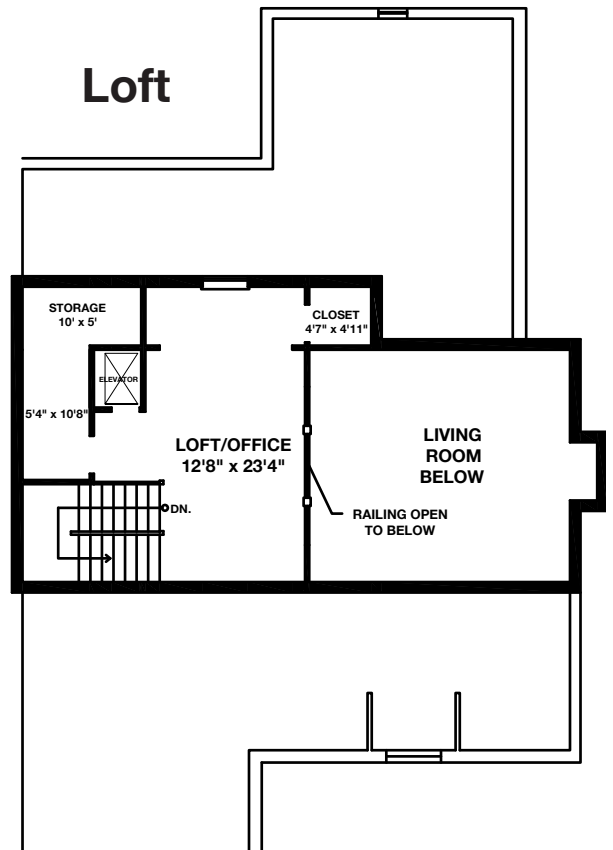

Two Level Villa with Loft

STYLE V5
 Two Level Villa with Loft
 First Level: 2,346 Sq. Ft.
 Lower Level: 2,237 Sq. Ft.
 Loft: 565 Sq. Ft.