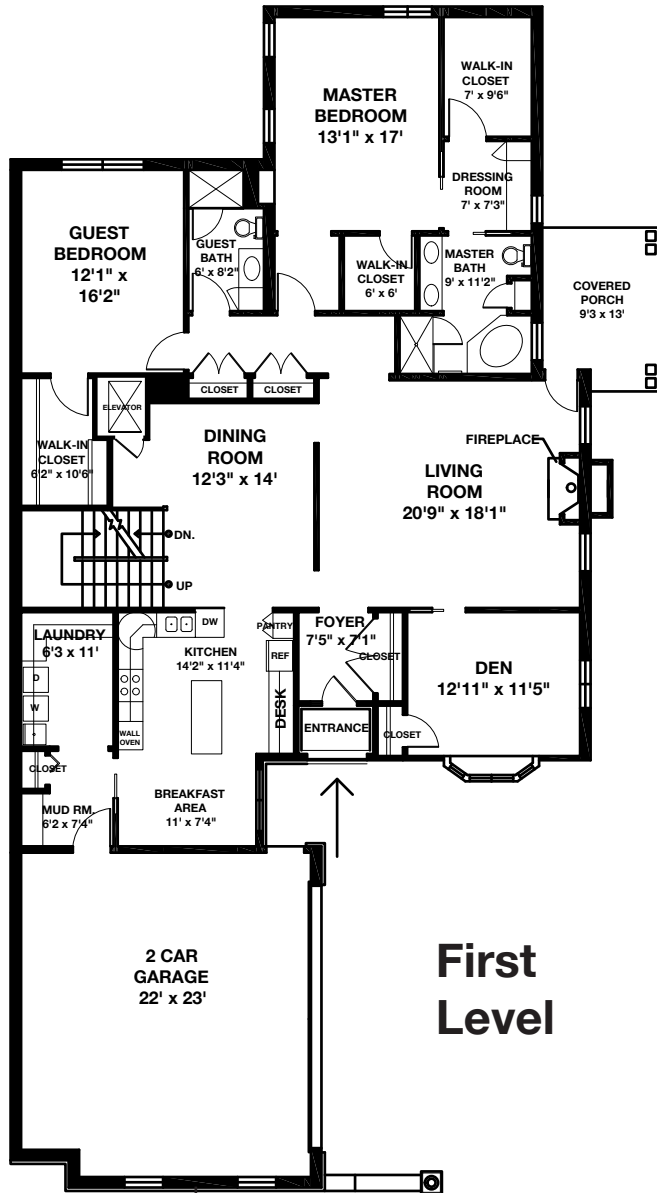

Two Level Villa with Loft

STYLE V5
 Two Level Villa with Loft
 First Level: 2,346 Sq. Ft.
 Lower Level: 2,237 Sq. Ft.
 Loft: 565 Sq. Ft.