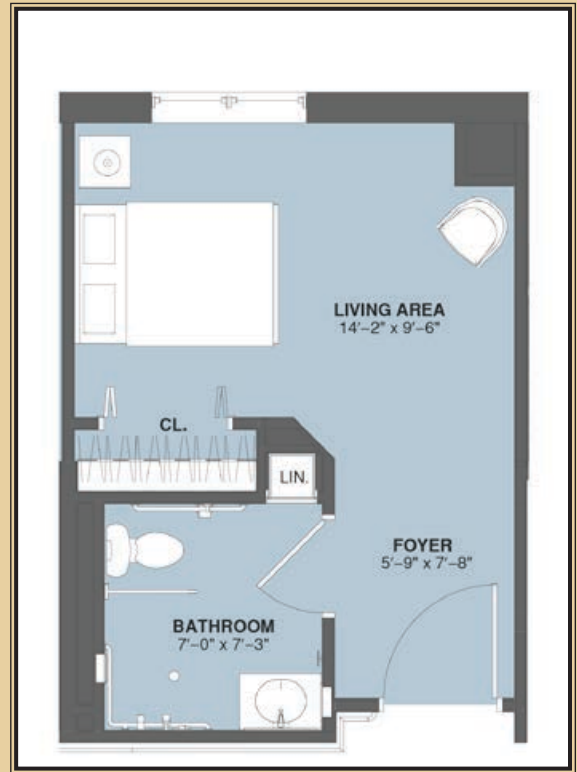

DEVONSHIRE AT WAVERLY HEIGHTS – MEMORY SUPPORT

Our Private spacious rooms offer a spacious closet and private bathroom with shower.

300 Square Feet

260 Square Feet

All dimensions are approximate. Actual room sizes may vary.