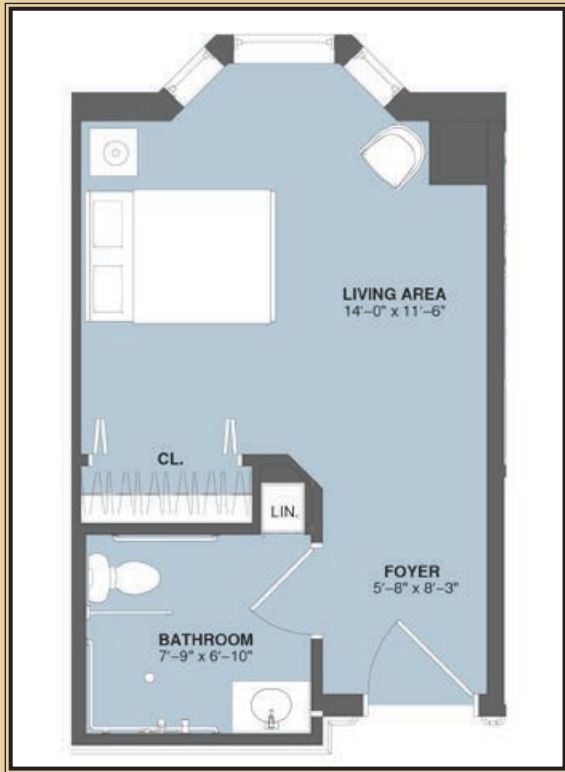

DEVONSHIRE AT WAVERLY HEIGHTS – MEMORY SUPPORT

Our Private spacious rooms offer a spacious closet and private bathroom with shower.

300 Square Feet

260 Square Feet

All dimensions are approximate. Actual room sizes may vary.