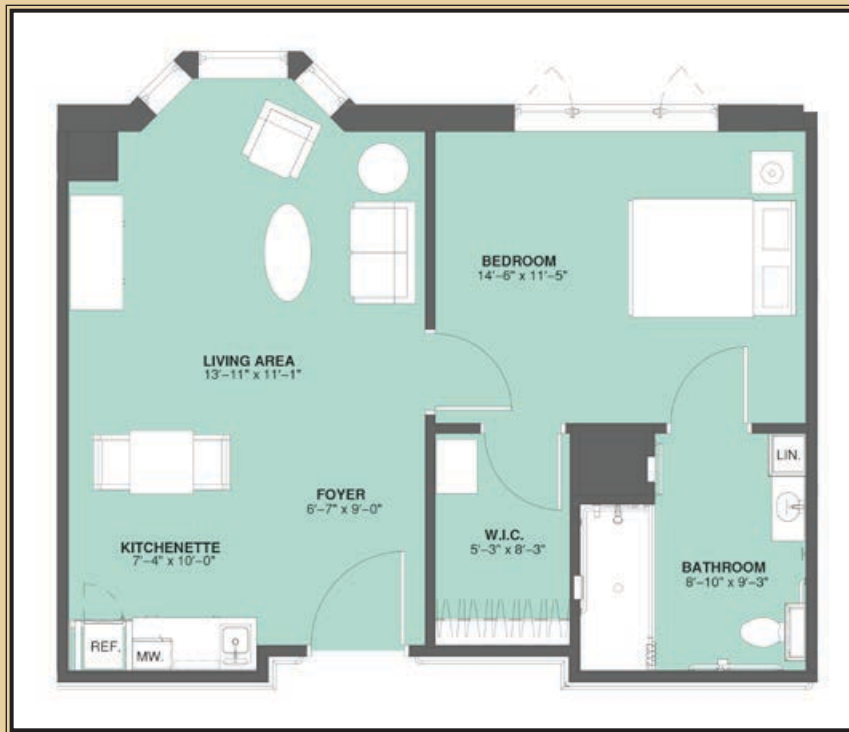

WINDSOR AT WAVERLY HEIGHTS – PERSONAL CARE

Our premier accommodations provide a spacious two-room suite including sitting room with kitchenette, bedroom with a walk-in closet and a private bath with shower.

609 Square Feet

All dimensions are approximate. Actual room sizes may vary.

Turn over for an additional floor plan.

Personal Care Administrator ☎ 610.645.8726

Waverly Heights, 1400 Waverly Road, Gladwyne, PA 19035 ☎ waverlyheightsltd.org

525 Square Feet

All dimensions are approximate. Actual room sizes may vary.

Personal Care Administrator ☎ 610.645.8726

Waverly Heights, 1400 Waverly Road, Gladwyne, PA 19035 ☎ waverlyheightsltd.org