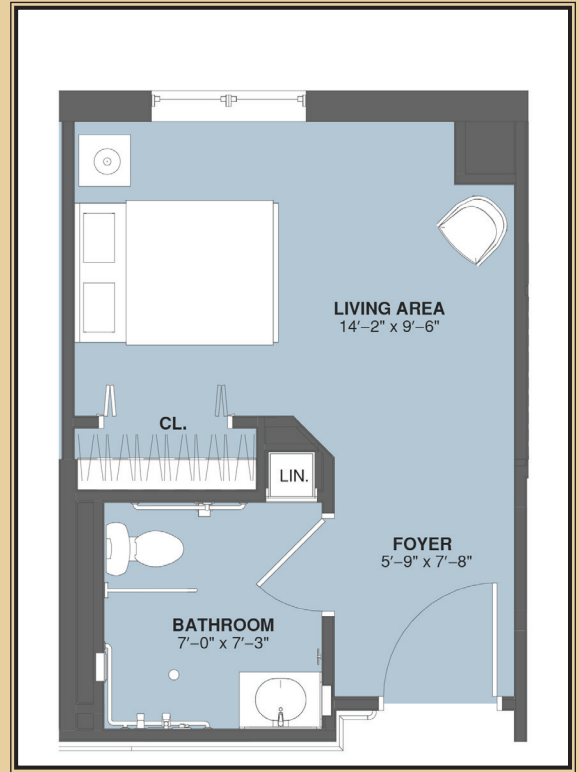

DEVONSHIRE AT WAVERLY HEIGHTS – MEMORY SUPPORT

Our Private spacious rooms offer a spacious closet and private bathroom with shower.

300 Square Feet

260 Square Feet

All dimensions are approximate. Actual room sizes may vary.