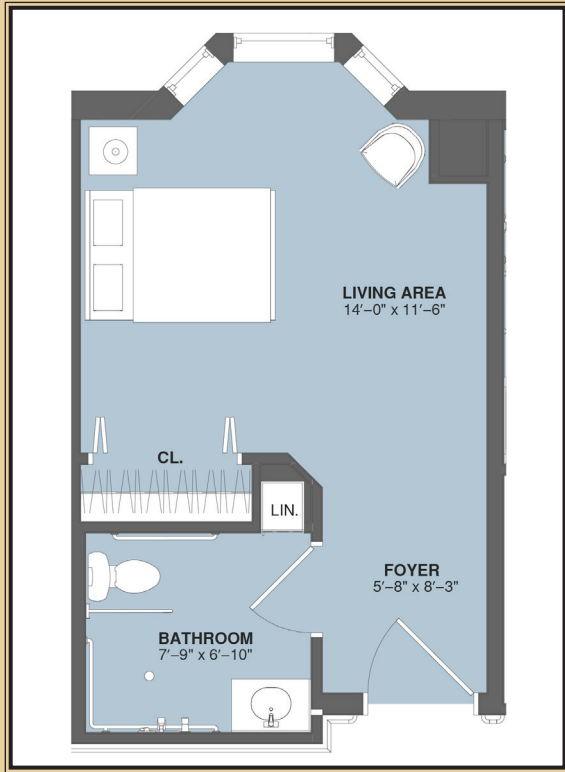

DEVONSHIRE AT WAVERLY HEIGHTS – MEMORY SUPPORT

Our Private spacious rooms offer a spacious closet and private bathroom with shower.

300 Square Feet

260 Square Feet

All dimensions are approximate. Actual room sizes may vary.