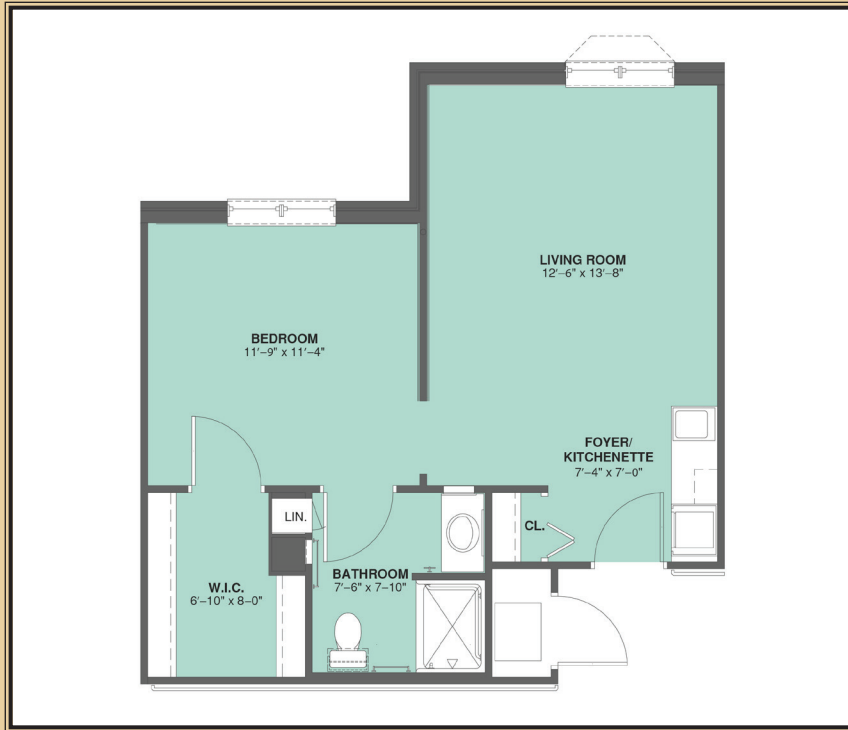

# WINDSOR AT WAVERLY HEIGHTS – PERSONAL CARE

*Our premier accommodations provide a spacious two-room suite including sitting room with kitchenette, bedroom with a walk-in closet and a private bath with shower.*

**525 Square Feet**

All dimensions are approximate. Actual room sizes may vary.

Personal Care Administrator 📞 610.645.8726

Waverly Heights, 1400 Waverly Road, Gladwyne, PA 19035 🌐 [waverlyheightsltd.org](http://waverlyheightsltd.org)