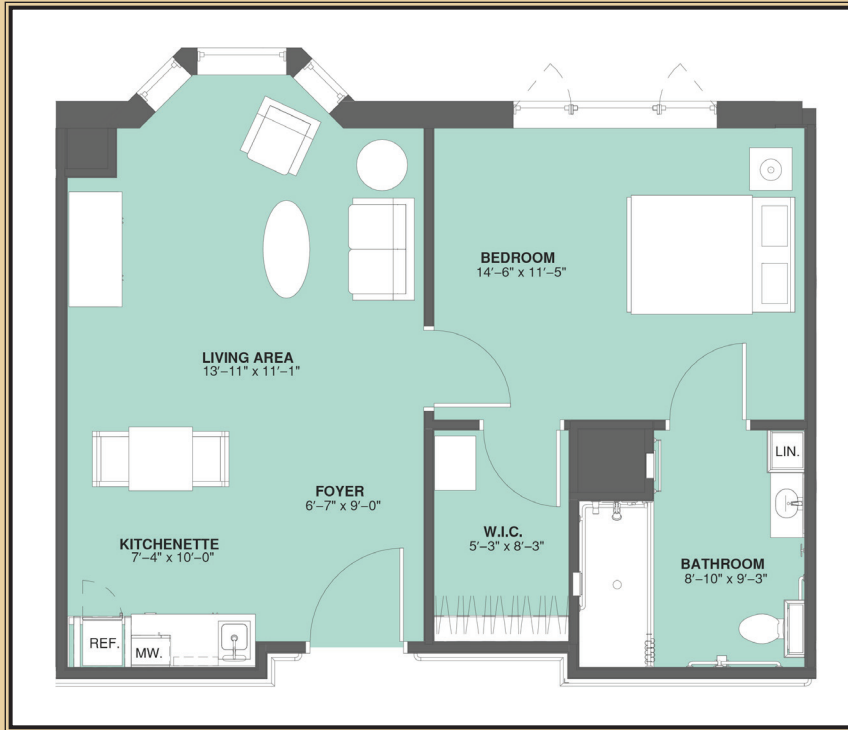

WINDSOR AT WAVERLY HEIGHTS – PERSONAL CARE

Our premier accommodations provide a spacious two-room suite including sitting room with kitchenette, bedroom with a walk-in closet and a private bath with shower.

609 Square Feet

All dimensions are approximate. Actual room sizes may vary.

Personal Care Administrator 📞 610.645.8726

Waverly Heights, 1400 Waverly Road, Gladwyne, PA 19035 🌐 waverlyheightsltd.org