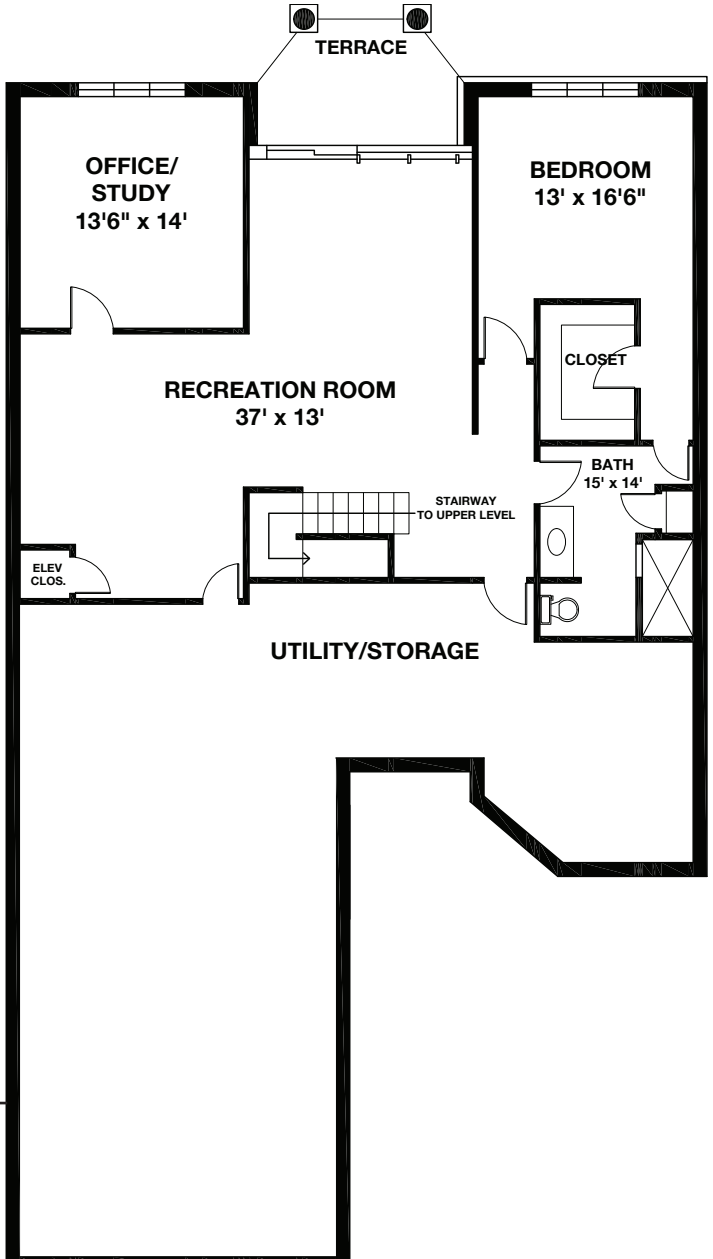

STYLE V3
Two Level
Center Villa
 First Level: 1,975 Sq. Ft.

STYLE V3
Two Level, Center Villa
 Lower Level: 1,975 Sq. Ft.

Note: Floor plans and dimensions may vary due to construction variances and customizations.